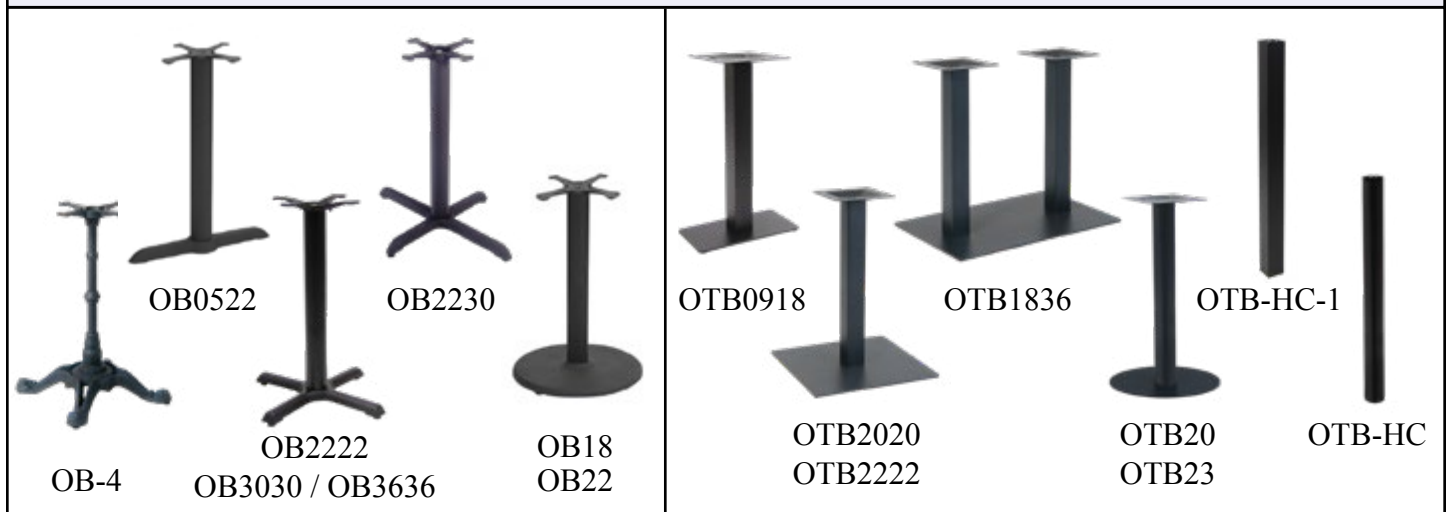

3-Piece Table Bases (Outdoor)

Table Bases-Table Height

Item No.	Description	$	Weight (Lbs)
OB-4	Contemporary Cast Iron Table Base	150.00	37
OB0522	5" x 22" 2-Prong Cast Iron Table Base	46.00	16
OB2222	22" x 22" X-Prong Cast Iron Table Base	50.00	17
OB2230	22" x 30" X-Prong Cast Iron Table Base	56.00	20
OB3030	30" x 30" X-Prong Cast Iron Table Base	64.00	23
OB3636	36" x 36" X-Prong Cast Iron Table Base	92.00	27
OB18	18" Round Cast Iron Table Base	72.00	26
OB22	22" Round Cast Iron Table Base	104.00	38
OTB0918	9" x 18" 2-Prong Steel Table Base	64.00	23
OTB2020	20" x 20" Square Steel Table Base	90.00	40
OTB2222	22" x 22" Square Steel Table Base	106.00	47
OTB1836	18" x 36" Rectangle Steel Table Base	144.00	70
OTB20	20" Round Steel Table Base	90.00	32
OTB23	23" Round Steel Table Base	106.00	40
OTB-HC	Steel Round Column in Bar Height	32.00	5
OTB-HC-1	Steel Square Column in Bar Height	32.00	7

Table Bases-Bar Height

Item No.	Description	$	Weight (Lbs)
OB0522-Bar	5" x 22" 2-Prong Cast Iron Bar Height Base	56.00	18
OB2222-Bar	22" x 22" X-Prong Cast Iron Bar Height Base	60.00	19
OB2230-Bar	22" x 30" X-Prong Cast Iron Bar Height Base	66.00	22
OB3030-Bar	30" x 30" X-Prong Cast Iron Bar Height Base	74.00	25
OB3636-Bar	36" x 36" X-Prong Cast Iron Bar Height Base	102.00	29
OB18-Bar	18" Round Cast Iron Bar Height Base	82.00	28
OB22-Bar	22" Round Cast Iron Bar Height Base	114.00	40