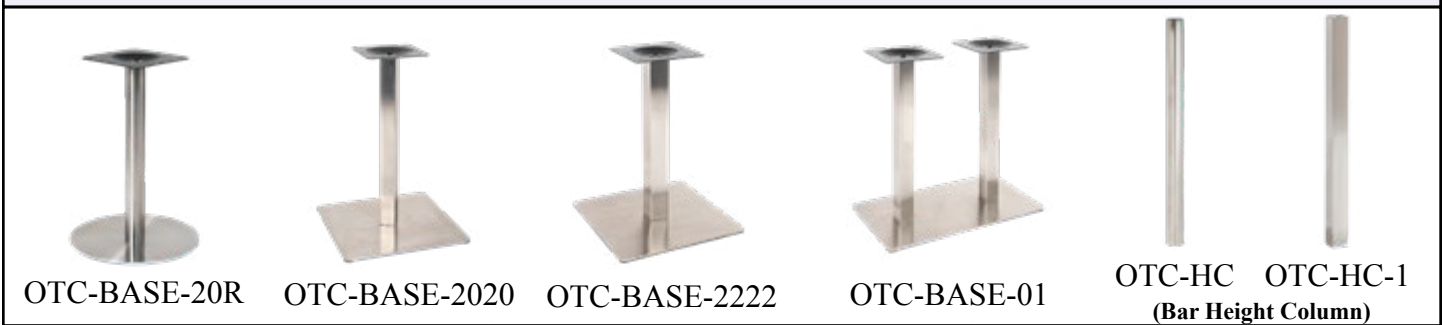

3-Piece Stainless Steel Table Bases (Outdoor)

Item No.	$	Weight(Lbs)
OTC-BASE-20R	92.00	34
OTC-BASE-23R	120.00	40
OTC-BASE-2020	100.00	40
OTC-BASE-2222	126.00	50
OTC-BASE-01	148.00	50
OTC-HC	32.00	5
OTC-HC-1	50.00	7