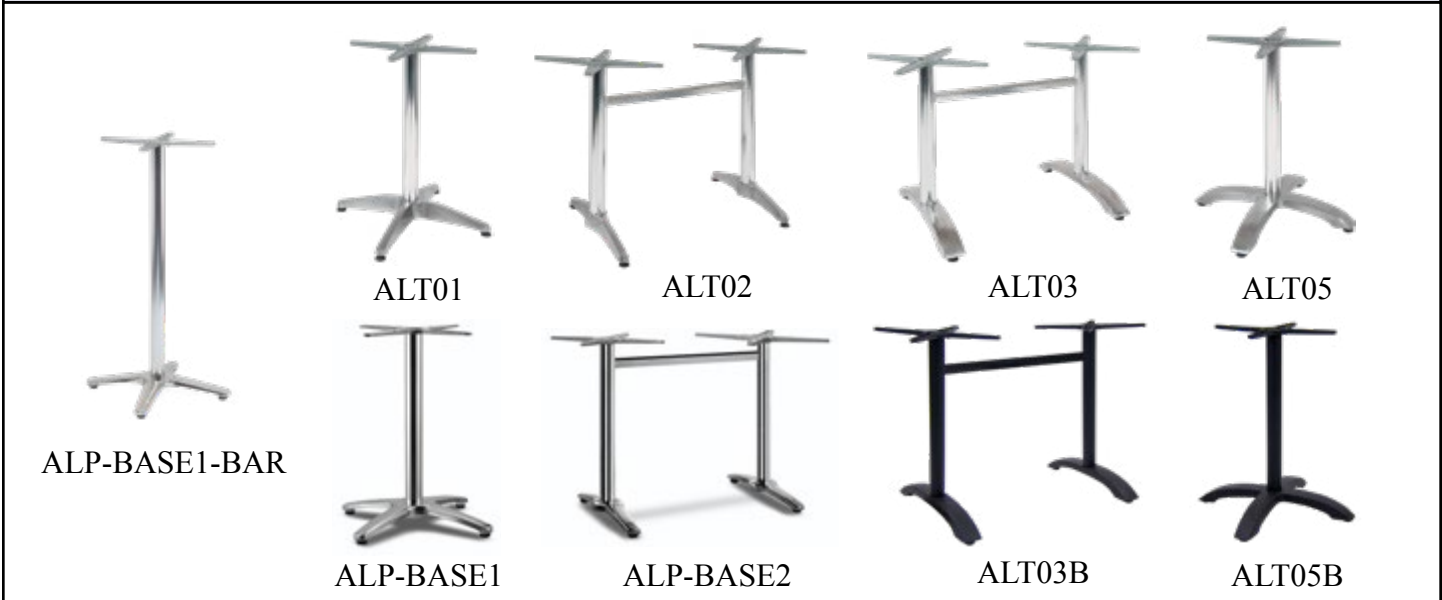

## 3-Piece Aluminum Table Bases (Indoor/Outdoor)

Item No.	Description	\$	Weight (Lbs)
ALT01	Light Weight Aluminum Table Base	50.00	11
ALT02		82.00	18
ALT03	Medium Weight Aluminum Table Base	104.00	20
ALT05		60.00	16
ALT05-BAR	Bar Height Base	80.00	17
ALP-BASE1-BAR	Bar Height Base	122.00	17
ALP-BASE1	Aluminum Table Base	88.00	16
ALP-BASE2	Aluminum Table Base	152.00	24
ALT03B	Aluminum Table Base	104.00	20
ALT05B	Aluminum Table Base	60.00	16